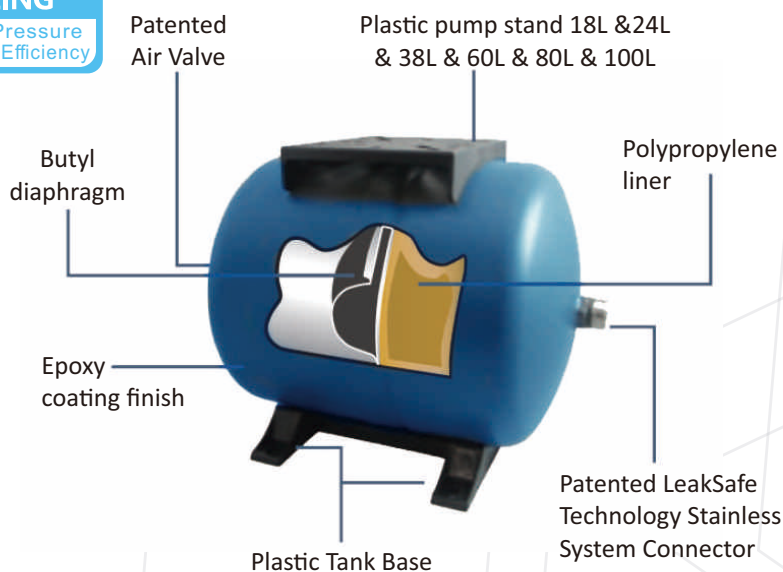

ECT-SPTB, ECT-SPTT, ECT-SPTN series

10 Bar Pressure Tank

ECT PUMP

FEATURES

1. NSF Standard 61, IAPMO R&T UPC, ACS, CE approved
2. Polypropylene liner to ensure long durability.
3. Butyl diaphragm to assure long life and safety.
4. Corrosion resistant durable baked epoxy coating finish
5. Leak free, O-ring sealed air valve cap.
6. 100% pressure tested.
7. No maintenance needed.
8. 304 Stainless Steel water connection CE approved.

APPLICATIONS

1. Water storage
2. Water pressure boosting
3. Water transferring

OPERATION CONDITIONS

1. Max. Working Pressure: 10 bar
2. Max. Working Temperature: 90°C

In-Line Type

Vertical Type With Base

Volume	Type
1 - 38 Liter	In-Line
60 - 450 Liter	Vertical Type With Base
18 - 100 Liter	Horizontal Type With Base

ECT-SPTB, ECT-SPTT, ECT-SPTN series

10 Bar Pressure Tank

ECT PUMP

In-line Type

Model	Dimensions(mm)			
	A		B	
	mm	Inch	mm	Inch
ECT-SPT 1	201	7.9	120	4.7
ECT-SPT 3	220	8.7	140	5.5
ECT-SPT 8	304	12.0	203	8.0
ECT-SPT 12	384	15.1	229	9.0
ECT-SPT 18	364	14.3	280	11.0
ECT-SPT 24	415	16.3	290	11.4
ECT-SPT 38	564	22.2	290	11.4

- SPT 1 and 3 liters tanks: 4 pcs / box
- Optional Stainless steel 90° female elbow (60, 80, 100, 120, 130, 160, 200, 235, 305, 325, 450 Liters vertical models)
- Factory Precharge: 30 PSI / 2bar
- Optional New Plastic base (Vertical Models, 60, 80, 100, 120L)